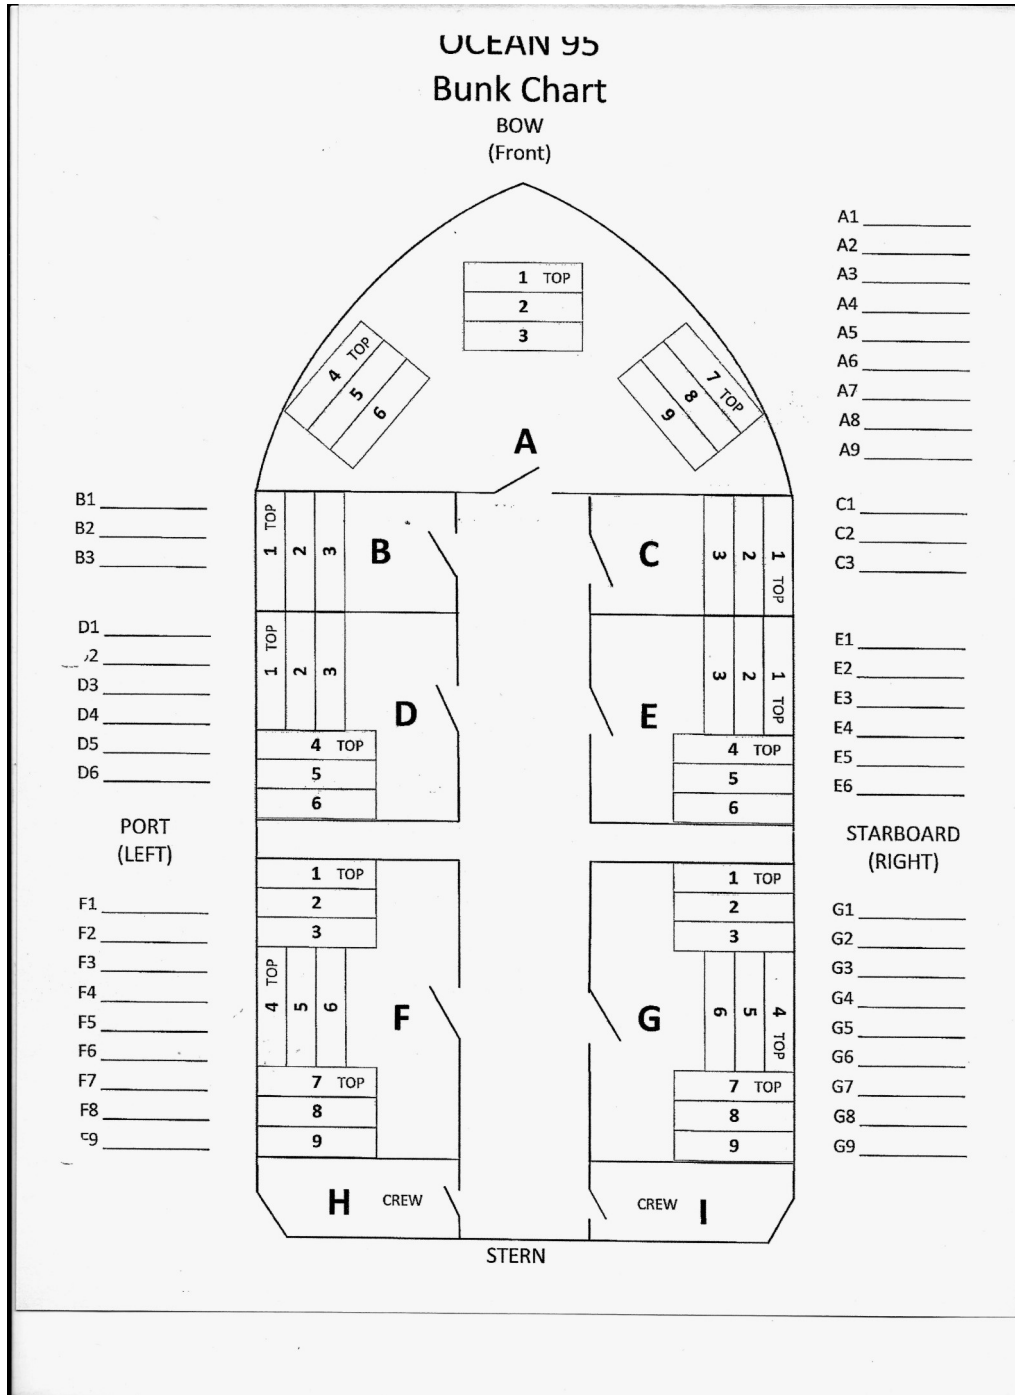

BOAT BUNK LAYOUTS 4. FURY

<=== Previous page: Voyager

~ Fish & Play the Senior Angler Way ~

Pacific Star

Note: * Bunk 12 Reserved for Cook

<=== Previous page: Fury

~ Fish & Play the Senior Angler Way ~

OCEANSIDE SENIOR ANGLERS

Relentless Bunk Layout

~ Fish & Play the Senior Anglers Way ~

OCEANSIDE SENIOR ANGLERS

Oceanside 95 2018 Bunk Layout

~ Fish & Play the Senior Anglers Way ~