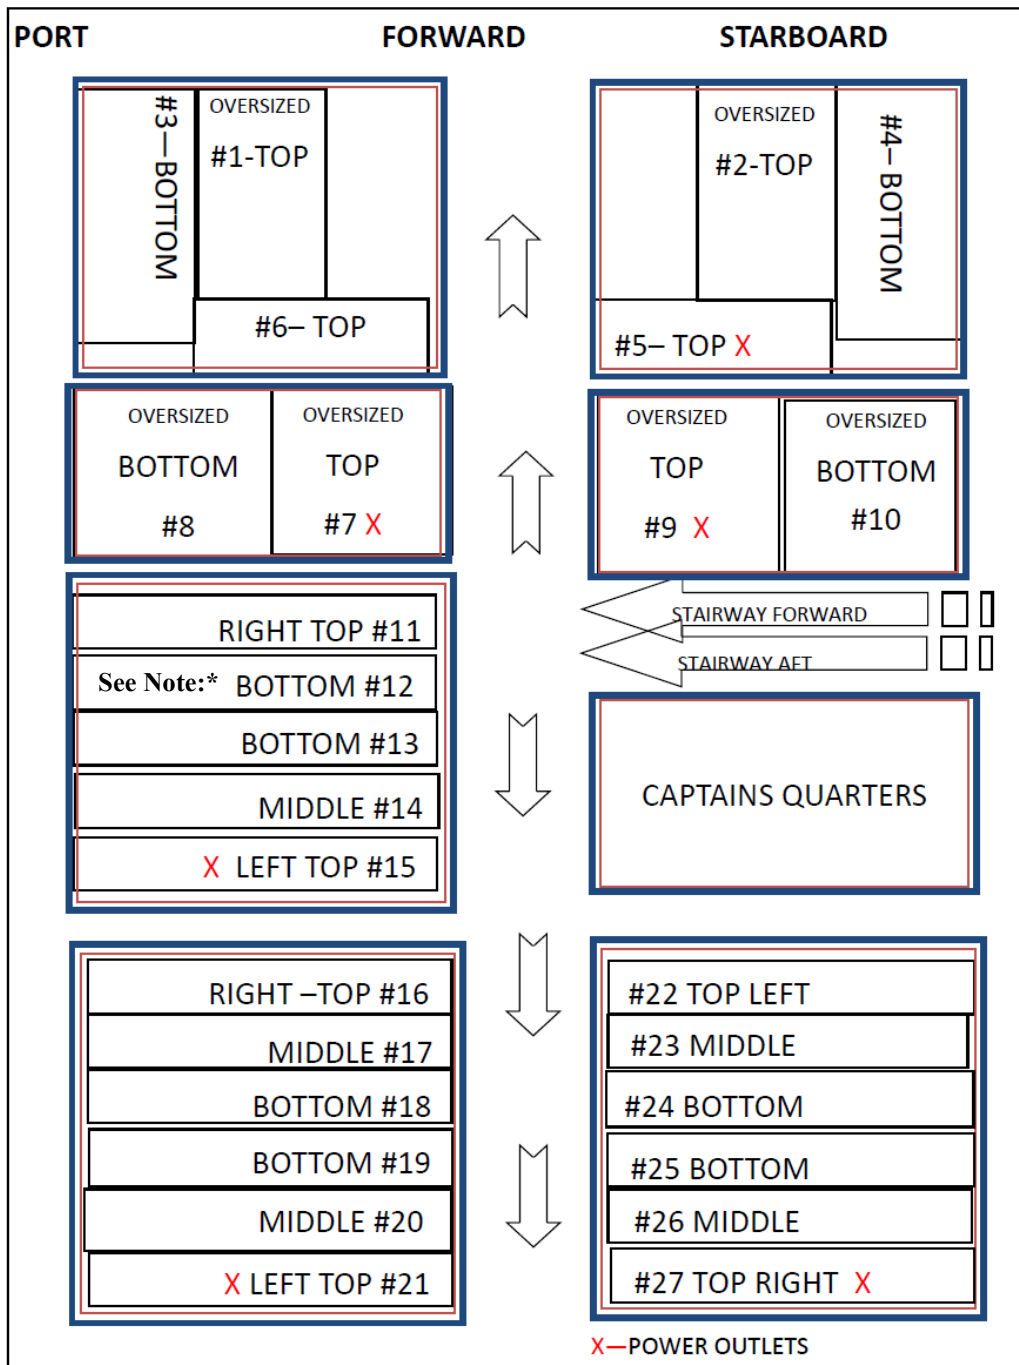

BOAT BUNK LAYOUTS 4. FURY

<=== Previous page: Voyager

~ Fish & Play the Senior Angler Way ~

Pacific Star

Note: * Bunk 12 Reserved for Cook

<=== Previous page: Fury

~ Fish & Play the Senior Angler Way ~

OCEANSIDE SENIOR ANGLERS

Relentless Bunk Layout

~ Fish & Play the Senior Anglers Way ~

OCEANSIDE SENIOR ANGLERS

Oceanside 95 2018 Bunk Layout

~ Fish & Play the Senior Anglers Way ~