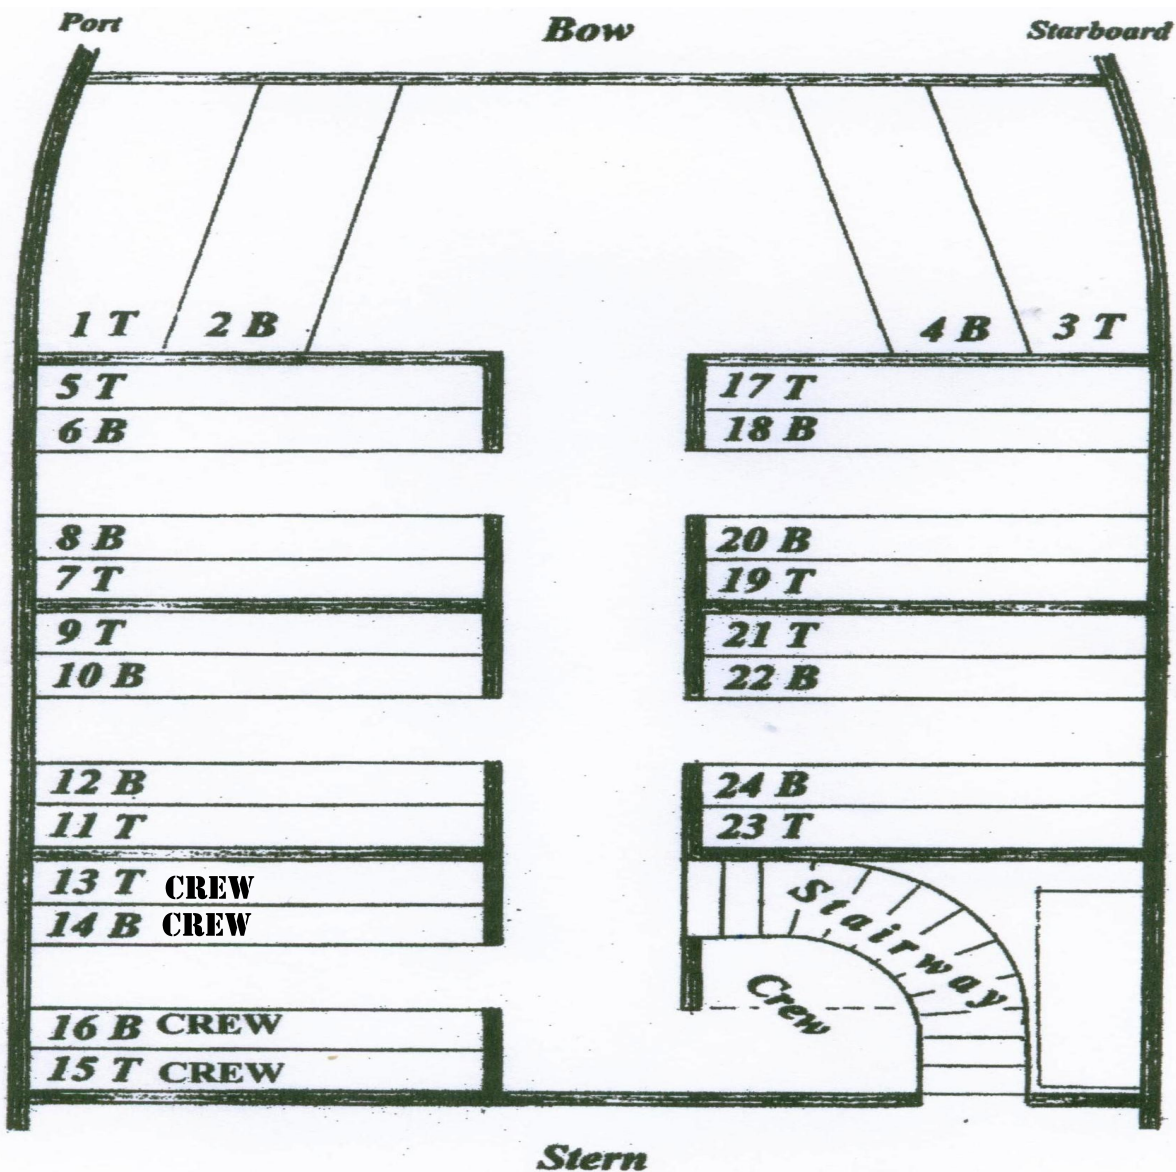

**BOAT BUNK LAYOUTS
DOMINATOR**

Next page: PAC VOY==>

~ Fish & Play the Senior Angler Way ~

OCEANSIDE SENIOR ANGLERS

BOAT BUNK LAYOUTS 2. PACIFIC VOYAGER

Pacific Voyager

<=== Previous page: Dominator

Next page: Voyager ==>

BOAT BUNK LAYOUTS 4. FURY

<=== Previous page: Voyager

~ Fish & Play the Senior Angler Way ~

Pacific Star

Note: * Bunk 12 Reserved for Cook

<=== Previous page: Fury

~ Fish & Play the Senior Angler Way ~

OCEANSIDE SENIOR ANGLERS

Relentless Bunk Layout

~ Fish & Play the Senior Anglers Way ~

OCEANSIDE SENIOR ANGLERS

Oceanside 95 2018 Bunk Layout

~ Fish & Play the Senior Anglers Way ~