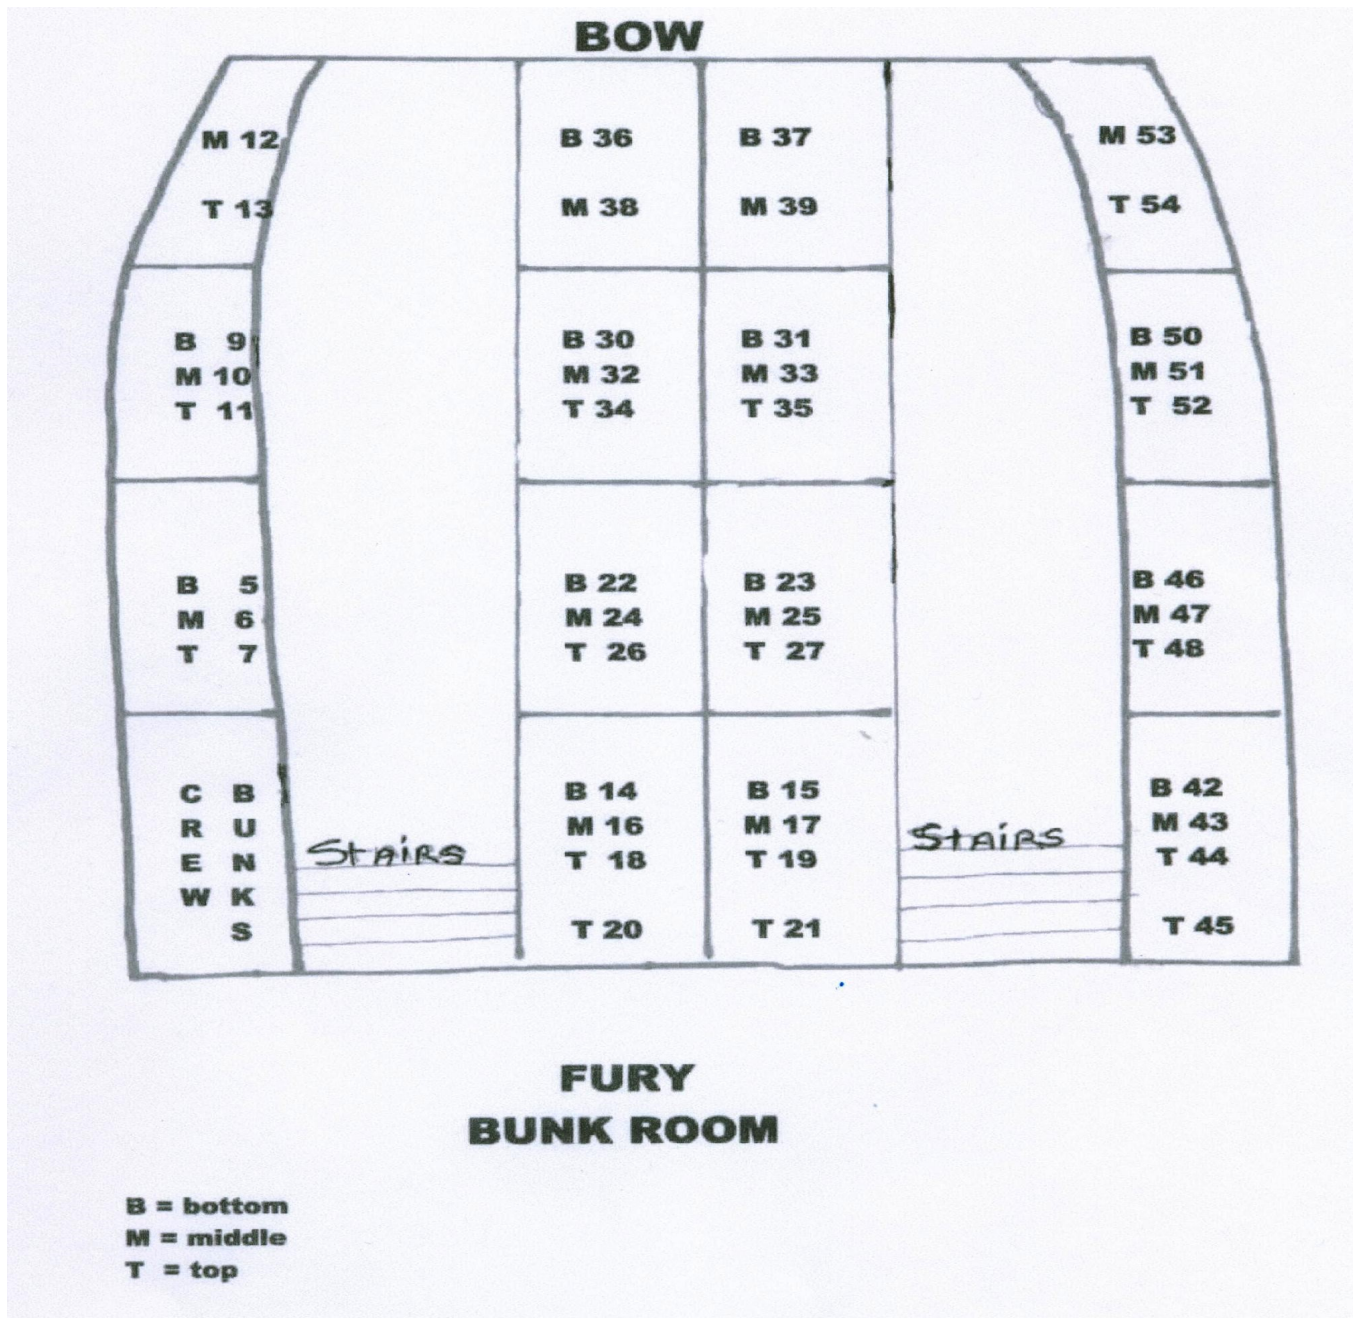

**BOAT BUNK LAYOUTS
DOMINATOR**

Next page: PAC VOY==>

~ Fish & Play the Senior Angler Way ~

OCEANSIDE SENIOR ANGLERS

BOAT BUNK LAYOUTS 2. PACIFIC VOYAGER

Pacific Voyager

<=== Previous page: Dominator

Next page: Voyager ==>

~ Fish & Play the Senior Angler Way ~

OCEANSIDE SENIOR ANGLERS

BOAT BUNK LAYOUTS 3. VOYAGER

<=== Previous page: Pacific Voyager

Next page: Fury ==>

~ Fish & Play the Senior Angler Way ~

OCEANSIDE SENIOR ANGLERS

BOAT BUNK LAYOUTS 4. FURY

<=== Previous page: Voyager

~ Fish & Play the Senior Angler Way ~

Pacific Star

Note: * Bunk 12 Reserved for Cook

<=== Previous page: Fury

~ Fish & Play the Senior Angler Way ~

OCEANSIDE SENIOR ANGLERS

Relentless Bunk Layout

~ Fish & Play the Senior Anglers Way ~

OCEANSIDE SENIOR ANGLERS

Oceanside 95 2018 Bunk Layout

~ Fish & Play the Senior Anglers Way ~