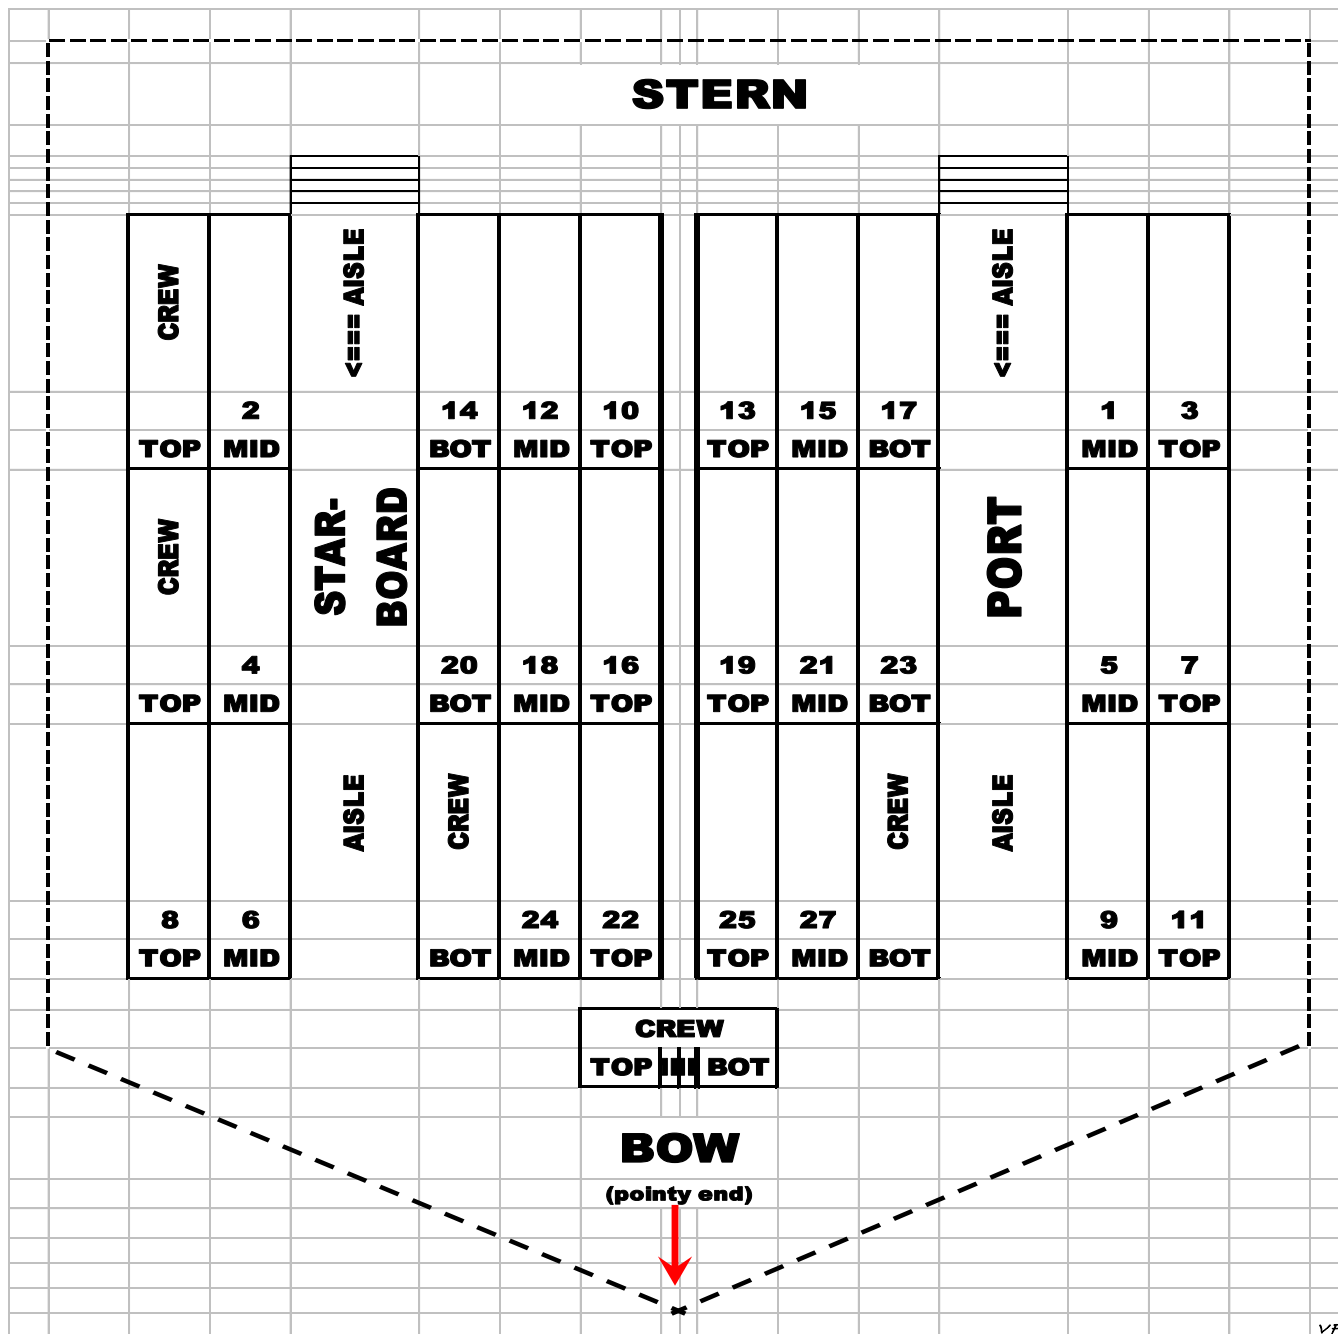

**BOAT BUNK LAYOUTS
DOMINATOR**

Next page: PAC VOY==>

~ Fish & Play the Senior Angler Way ~

OCEANSIDE SENIOR ANGLERS

BOAT BUNK LAYOUTS 2. PACIFIC VOYAGER

Pacific Voyager

<=== Previous page: Dominator

Next page: Voyager ==>

~ Fish & Play the Senior Angler Way ~

OCEANSIDE SENIOR ANGLERS

BOAT BUNK LAYOUTS 3. VOYAGER

<=== Previous page: Pacific Voyager

Next page: Fury ==>

~ Fish & Play the Senior Angler Way ~

OCEANSIDE SENIOR ANGLERS

BOAT BUNK LAYOUTS 4. FURY

<=== Previous page: Voyager

~ Fish & Play the Senior Angler Way ~

Pacific Star

Note: * Bunk 12 Reserved for Cook

<=== Previous page: Fury

~ Fish & Play the Senior Angler Way ~

OCEANSIDE SENIOR ANGLERS

Relentless Bunk Layout

~ Fish & Play the Senior Anglers Way ~

OCEANSIDE SENIOR ANGLERS

Oceanside 95 2018 Bunk Layout

~ Fish & Play the Senior Anglers Way ~